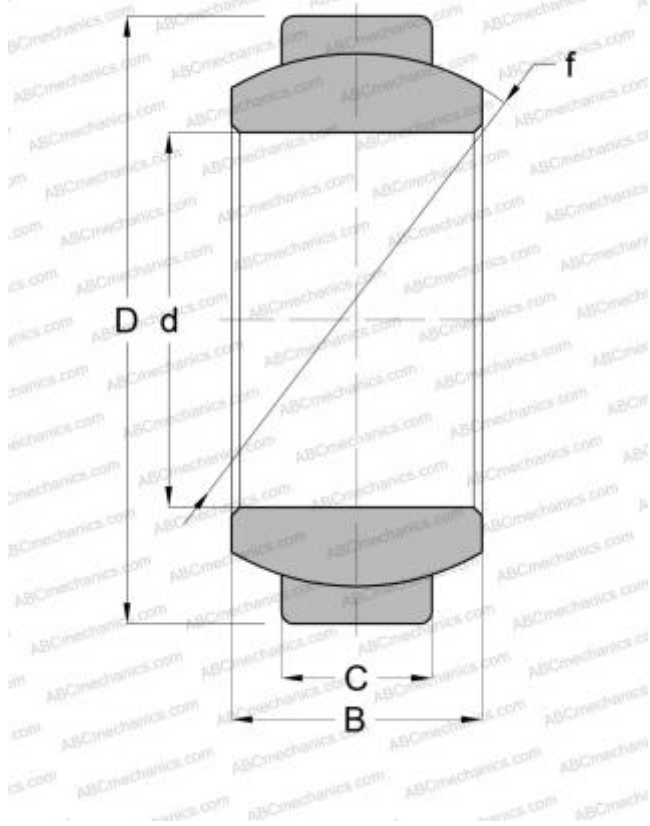

GE 15 TXGR SKF

Spherical plain bearings

TYPE: Plain bearings, Spherical plain bearings and rod ends, Radial spherical plain bearings, Maintenance free, Series GE..TXGR (SKF), stainless steel

Technical specification

DIMENSIONS, MM

d	15,000
D	26,000
B	12,000
f	22,000
C	9,000

MANUFACTURER

[SKF](#)

CALCULATION DATA

Basic dynamic load rating, C	47,500 kN
Basic static load rating, Co	80,000 kN