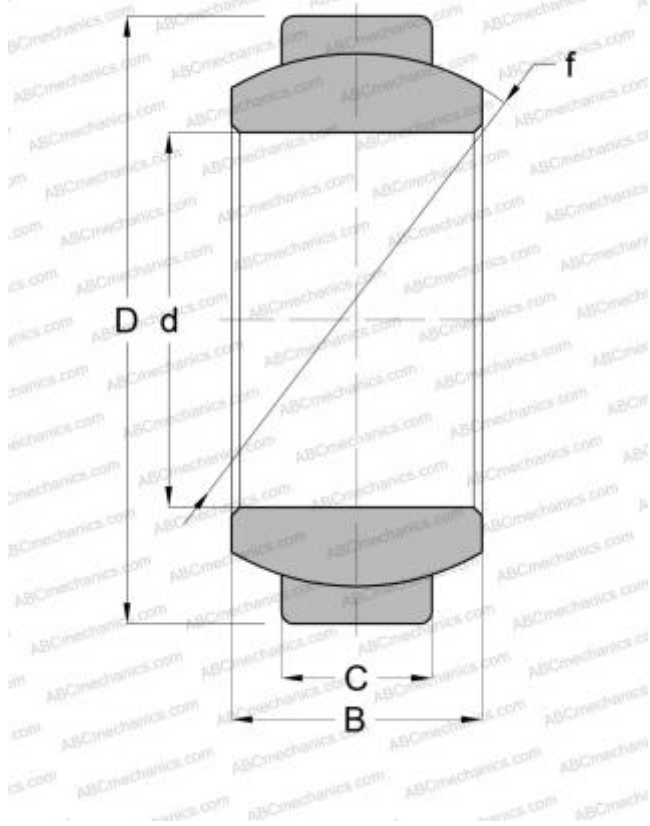

## GE 17 TXGR SKF

Spherical plain bearings

TYPE: Plain bearings, Spherical plain bearings and rod ends, Radial spherical plain bearings, Maintenance free, Series GE..TXGR (SKF), stainless steel

### Technical specification

#### DIMENSIONS, MM

d	17,000
D	30,000
B	14,000
f	25,000
C	10,000