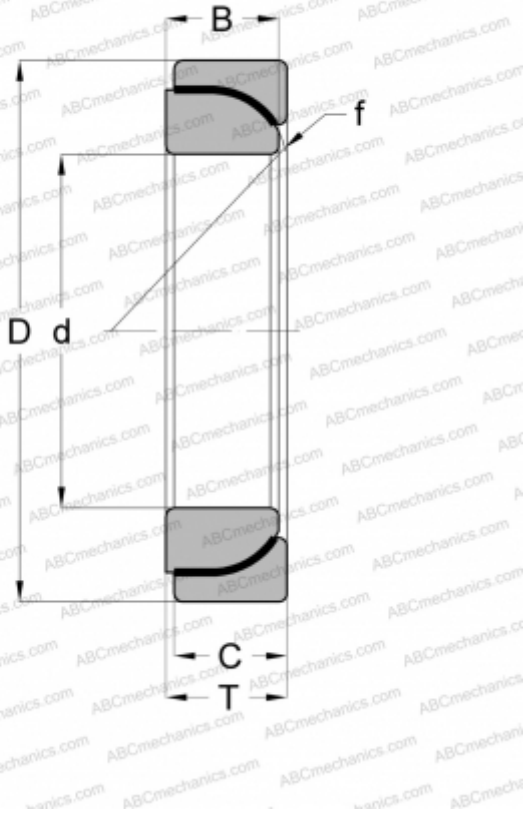

GE 30 SW ABC

Spherical plain bearings

TYPE: Plain bearings, Spherical plain bearings and rod ends, Angular contact spherical plain bearings, Maintenance free, Series GE..-SW, GAC..F, steel/PTFE FRP

Technical specification

DIMENSIONS, MM

d	30,000
D	55,000
B	16,000
f	50,000
T	17,000
C	16,000

MANUFACTURER

[ABC](#)

INTERCHANGE

INA	GE 30 SW
SKF	GAC 30 F