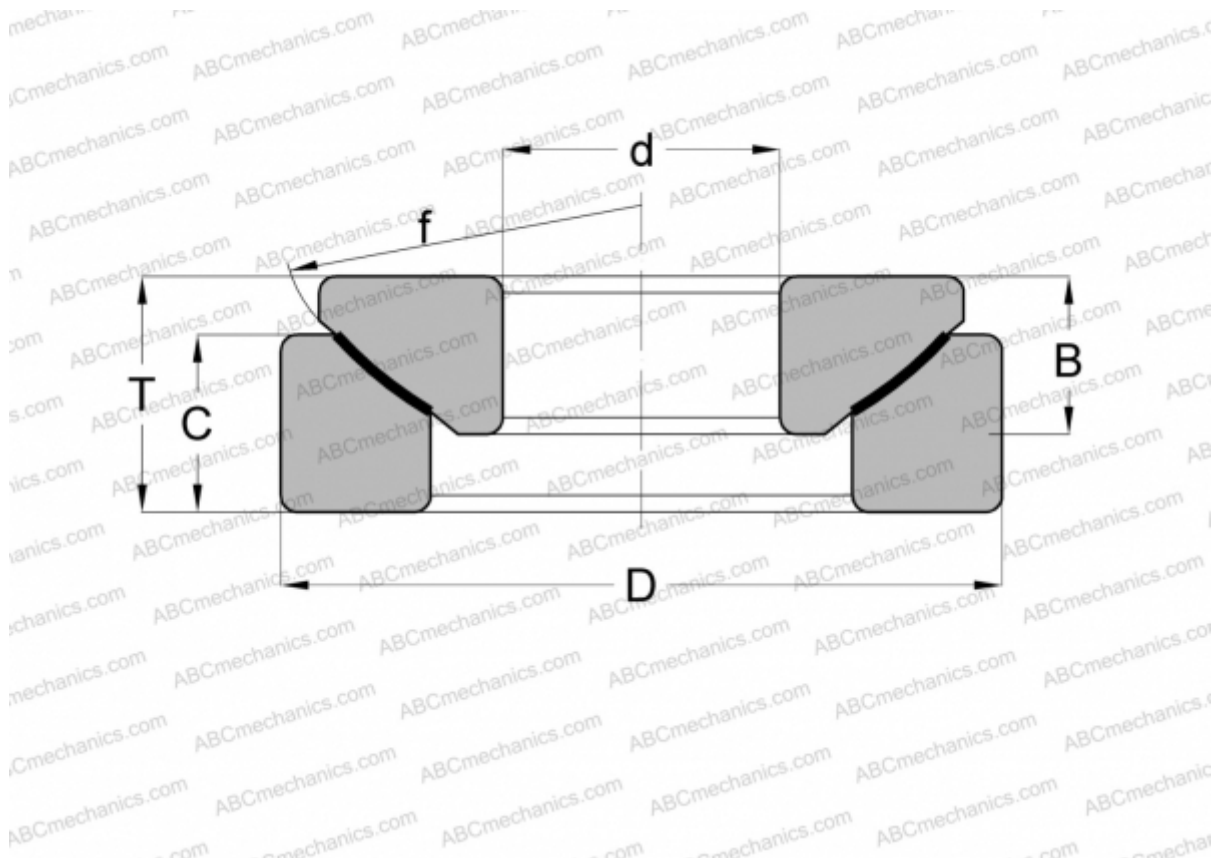

GE 10 AW INA

Spherical plain bearings

TYPE: Plain bearings, Spherical plain bearings and rod ends, Thrust spherical plain bearings, Maintenance free, Series GE..-AW, GX..F, steel/PTFE FRP

Technical specification

DIMENSIONS, MM

d	10,000
D	30,000
B	7,900
f	32,000
T	9,500
C	6,000

MANUFACTURER [INA](#)

INTERCHANGE

ABC	GE 10 AW
FLURO	GE 10 AW