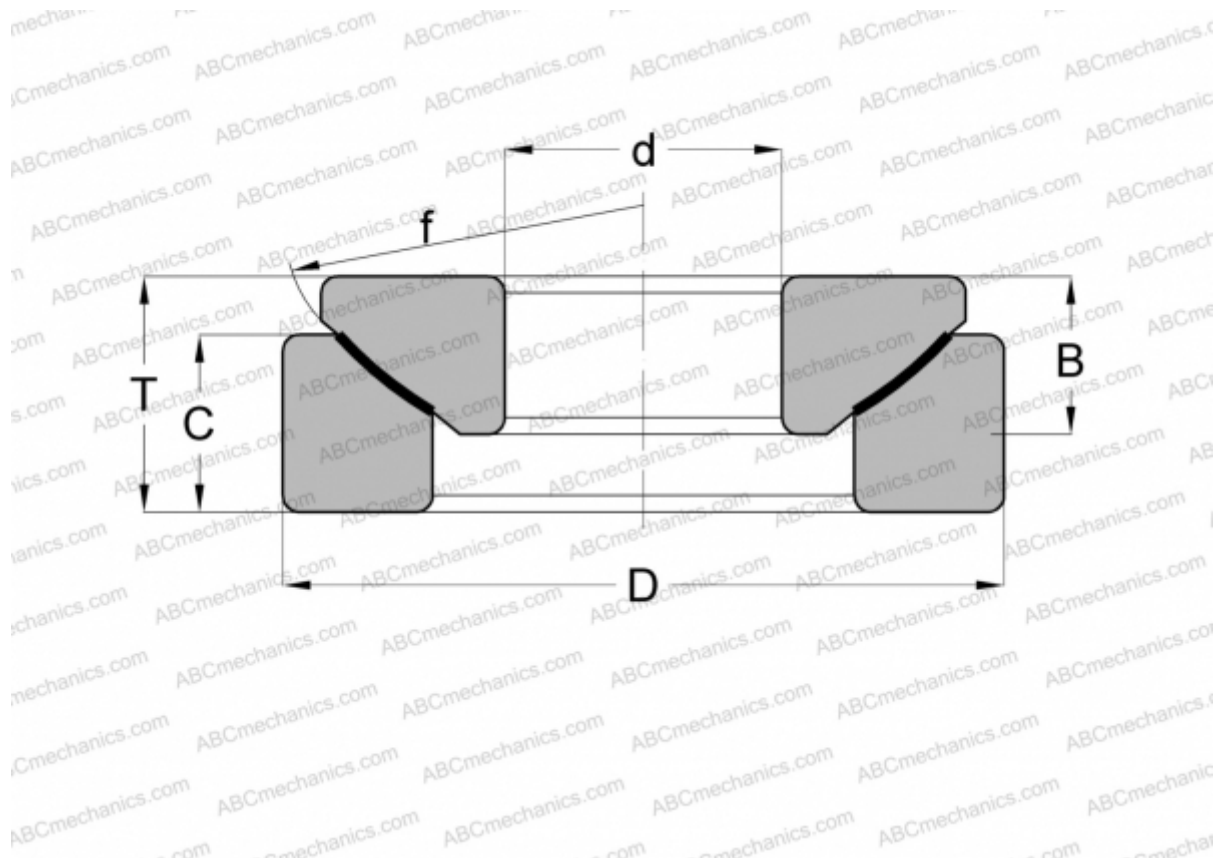

GE 12 AW ABC

Spherical plain bearings

TYPE: Plain bearings, Spherical plain bearings and rod ends, Thrust spherical plain bearings, Maintenance free, Series GE..-AW, GX..F, steel/PTFE FRP

Technical specification

DIMENSIONS, MM

| | |
|---|--------|
| d | 12,000 |
| D | 35,000 |
| B | 9,300 |
| f | 37,000 |
| T | 13,000 |
| C | 9,000 |

MANUFACTURER [ABC](#)

INTERCHANGE

| | |
|-------|--------------------------|
| INA | GE 12 AW |
| FLURO | GE 12 AW |