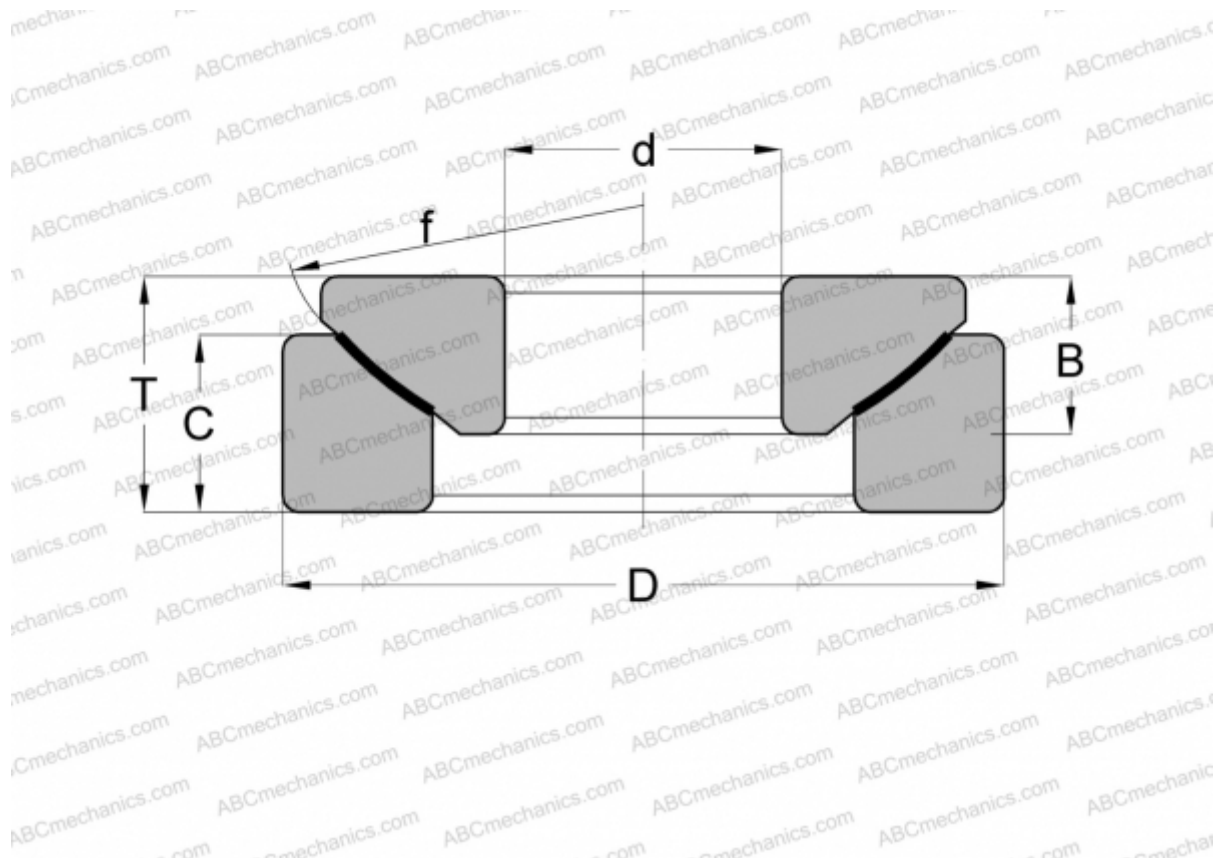

## GE 12 AW INA

Spherical plain bearings

TYPE: Plain bearings, Spherical plain bearings and rod ends, Thrust spherical plain bearings, Maintenance free, Series GE..-AW, GX..F, steel/PTFE FRP

### Technical specification

#### DIMENSIONS, MM

d	12,000
D	35,000
B	9,300
f	37,000
T	13,000
C	9,000

**MANUFACTURER** [INA](#)