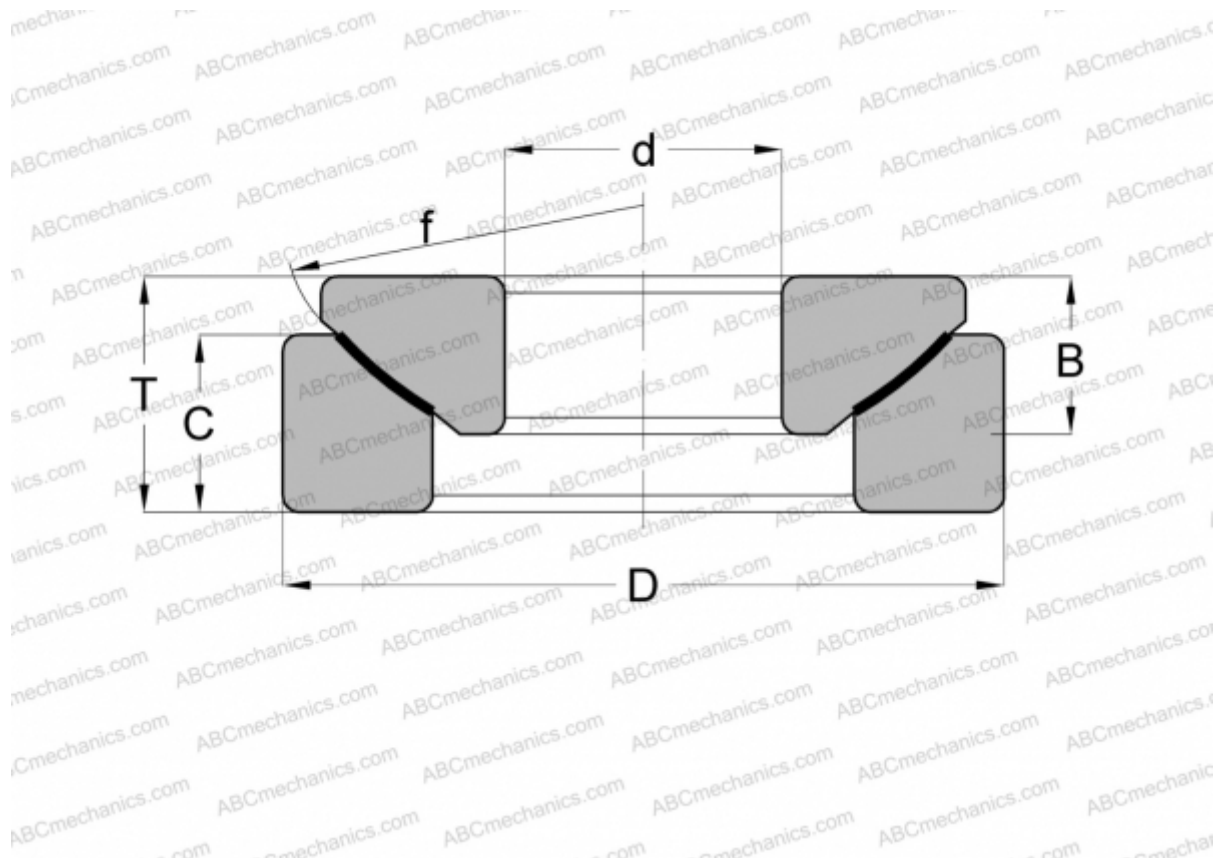

## GE 15 AW ABC

Spherical plain bearings

TYPE: Plain bearings, Spherical plain bearings and rod ends, Thrust spherical plain bearings, Maintenance free, Series GE..-AW, GX..F, steel/PTFE FRP

### Technical specification

#### DIMENSIONS, MM

d	15,000
D	42,000
B	10,700
f	45,000
T	15,000
C	11,000

**MANUFACTURER** [ABC](#)