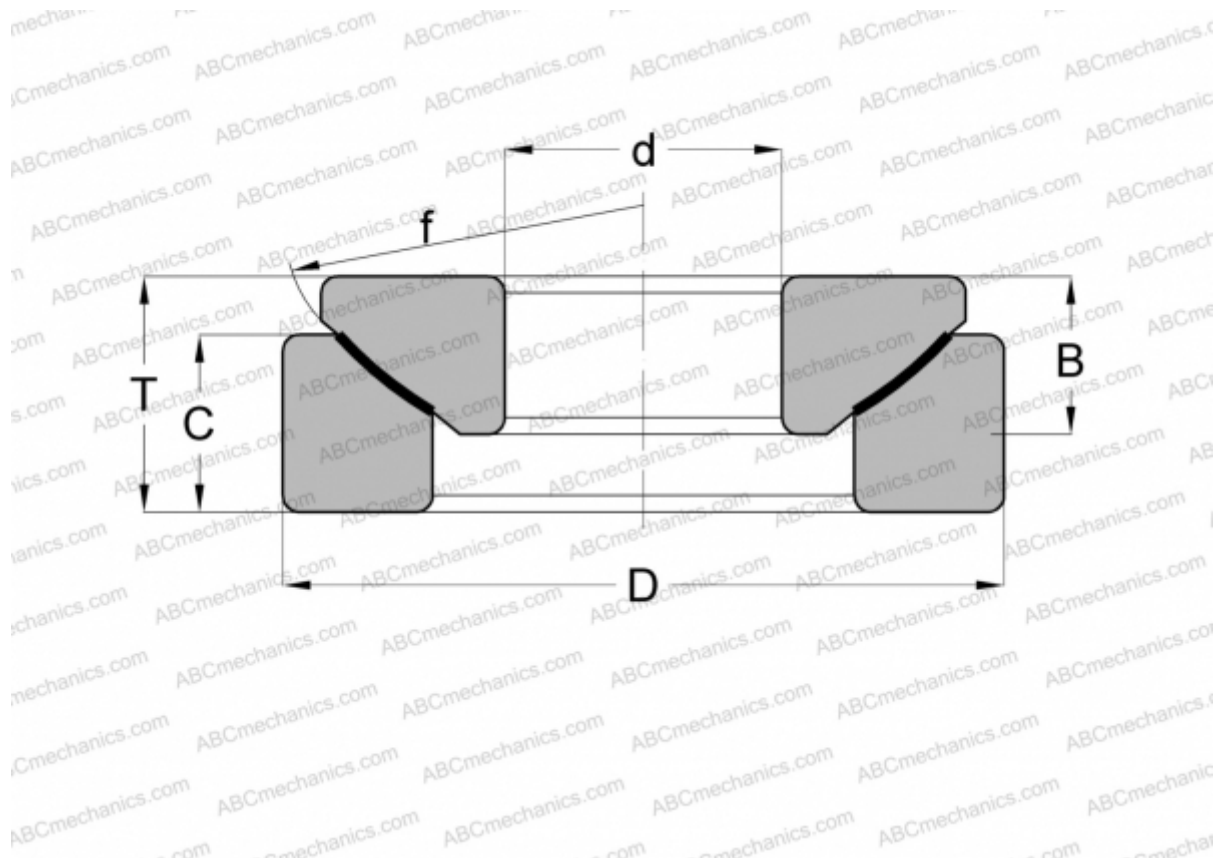

GE 15 AW INA

Spherical plain bearings

TYPE: Plain bearings, Spherical plain bearings and rod ends, Thrust spherical plain bearings, Maintenance free, Series GE..-AW, GX..F, steel/PTFE FRP

Technical specification

DIMENSIONS, MM

d	15,000
D	42,000
B	10,700
f	45,000
T	15,000
C	11,000

MANUFACTURER [INA](#)

INTERCHANGE

ABC	GE 15 AW
FLURO	GE 15 AW