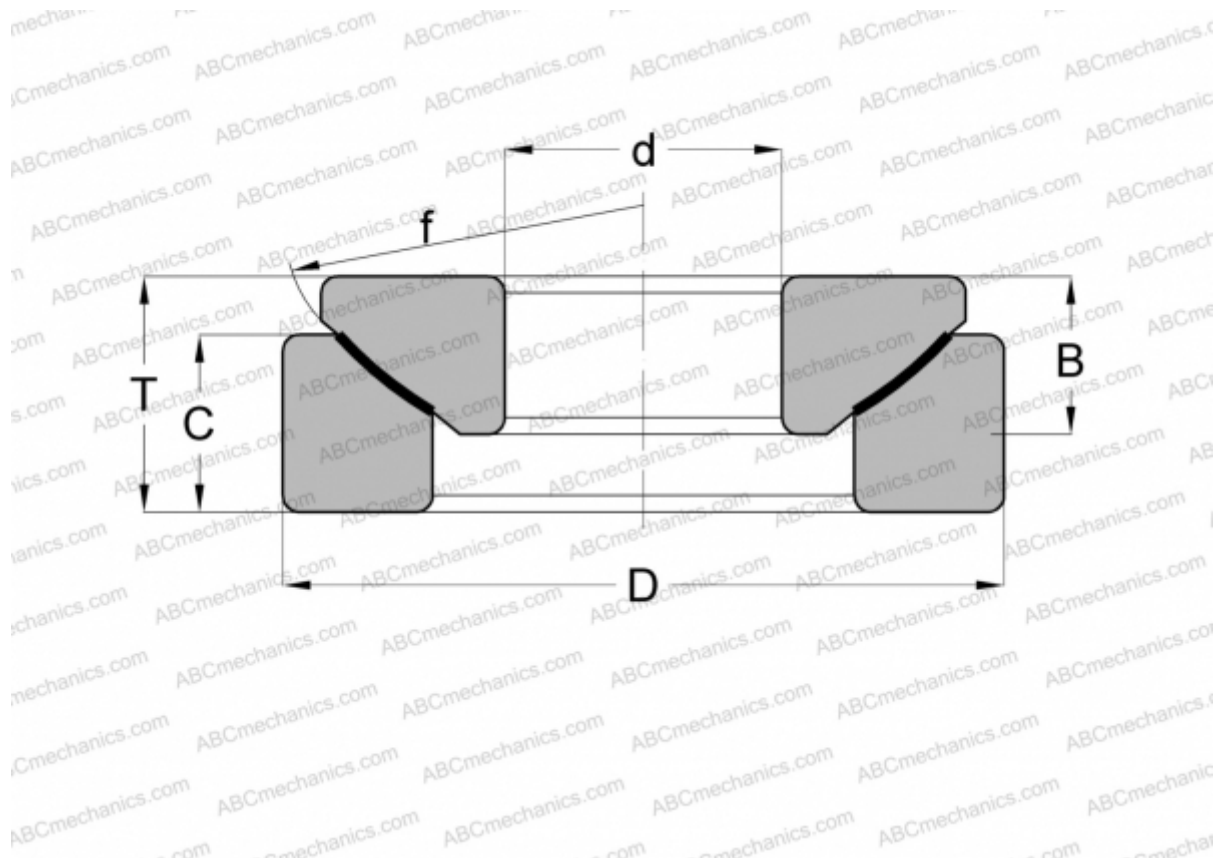

GE 17 AW ABC

Spherical plain bearings

TYPE: Plain bearings, Spherical plain bearings and rod ends, Thrust spherical plain bearings, Maintenance free, Series GE..-AW, GX..F, steel/PTFE FRP

Technical specification

DIMENSIONS, MM

d	17,000
D	47,000
B	11,500
f	50,000
T	16,000
C	11,500

MANUFACTURER [ABC](#)

INTERCHANGE

INA	GE 17 AW
FLURO	GE 17 AW
SKF	GX 17 F