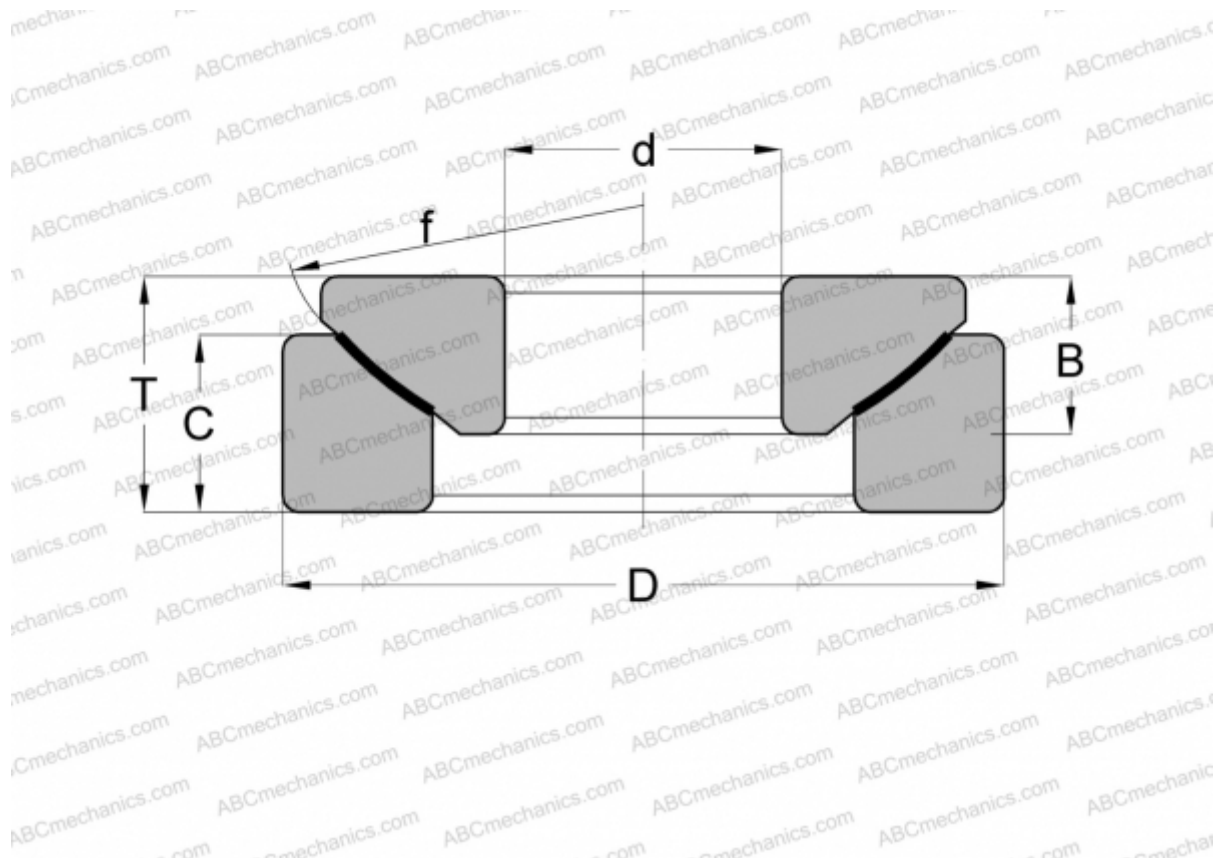

## GE 17 AW INA

Spherical plain bearings

TYPE: Plain bearings, Spherical plain bearings and rod ends, Thrust spherical plain bearings, Maintenance free, Series GE..-AW, GX..F, steel/PTFE FRP

### Technical specification

#### DIMENSIONS, MM

$d$	17,000
$D$	47,000
$B$	11,500
$f$	50,000
$T$	16,000
$C$	11,500

**MANUFACTURER** [INA](#)