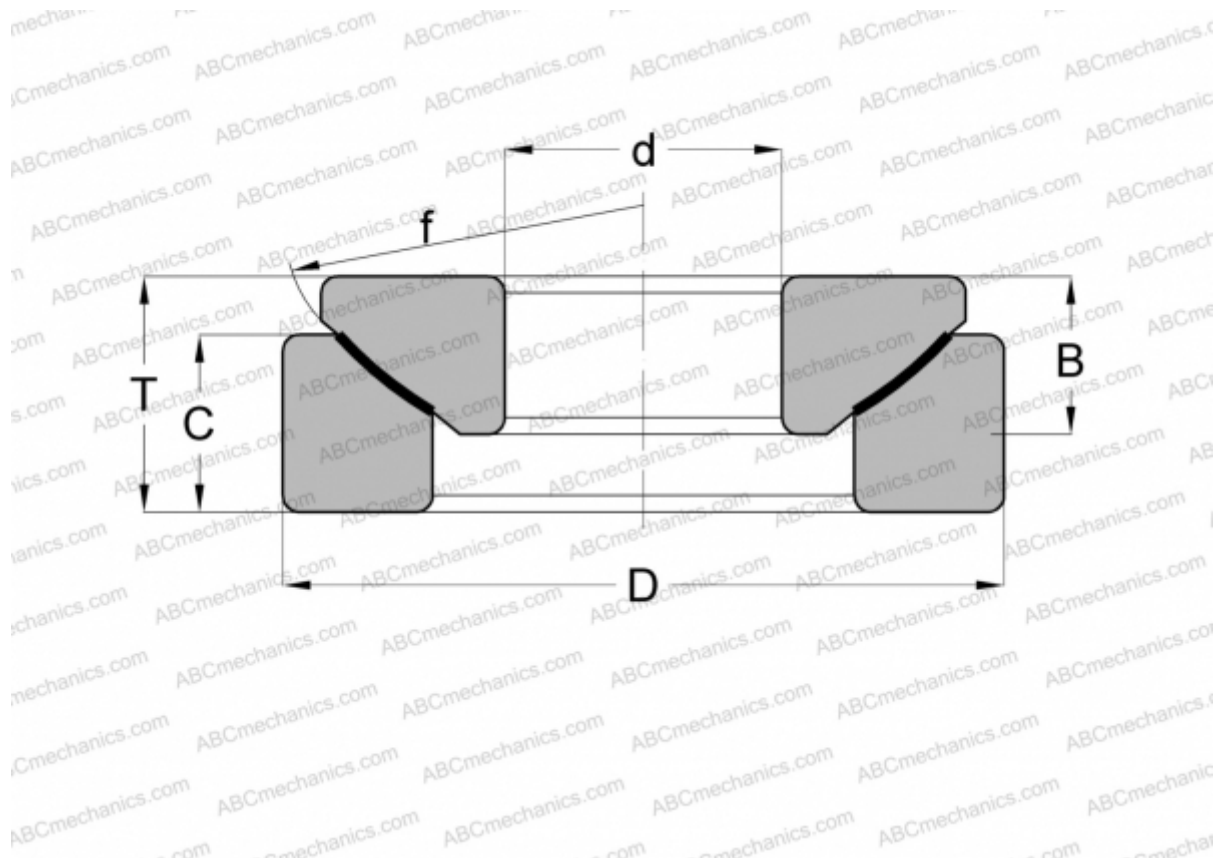

## GE 17 AW FLURO

Spherical plain bearings

TYPE: Plain bearings, Spherical plain bearings and rod ends, Thrust spherical plain bearings, Maintenance free, Series GE..-AW, GX..F, steel/PTFE FRP

### Technical specification

#### DIMENSIONS, MM

d	17,000
D	47,000
B	11,800
f	52,000
T	16,000
C	11,200

**MANUFACTURER** [FLURO](#)