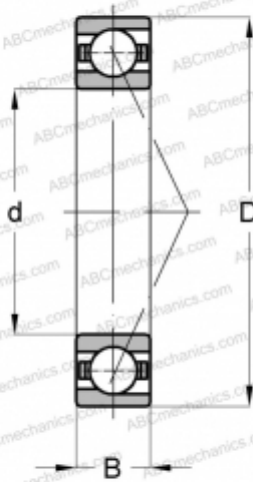

## 7200-B-TVP FAG

Angular contact ball bearings

TYPE: Ball bearings, Angular contact ball bearing, Single row, Contact angle 40°, For single use, polyamide cage

#### DIMENSIONS, MM

d	10,000
D	30,000
B	9,000