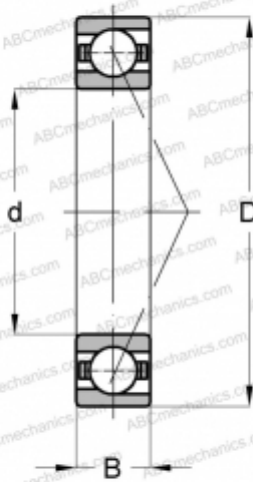

## 7301-B-TVP FAG

Angular contact ball bearings

TYPE: Ball bearings, Angular contact ball bearing, Single row, Contact angle 40°, For single use, polyamide cage

#### DIMENSIONS, MM

d	12,000
D	37,000
B	12,000