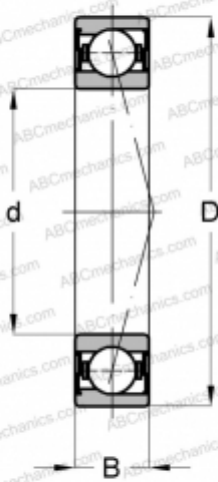

## 7201-B-2RS-TVP FAG

Angular contact ball bearings

TYPE: Ball bearings, Angular contact ball bearing, Single row, Contact angle 40°, For single use, polyamide cage, with seals

### Technical specification

#### DIMENSIONS, MM

d	12,000
D	32,000
B	10,000