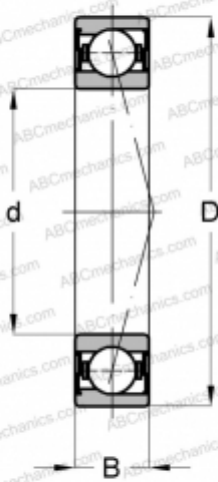

## 7202-B-2RS-TVP FAG

Angular contact ball bearings

TYPE: Ball bearings, Angular contact ball bearing, Single row, Contact angle 40°, For single use, polyamide cage, with seals

### Technical specification

#### DIMENSIONS, MM

d	15,000
D	35,000
B	11,000