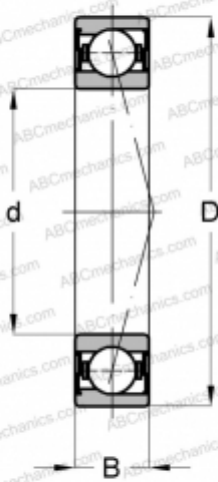

## 7303-B-2RS-TVP FAG

Angular contact ball bearings

TYPE: Ball bearings, Angular contact ball bearing, Single row, Contact angle 40°, For single use, polyamide cage, with seals

### Technical specification

#### DIMENSIONS, MM

d	17,000
D	47,000
B	14,000