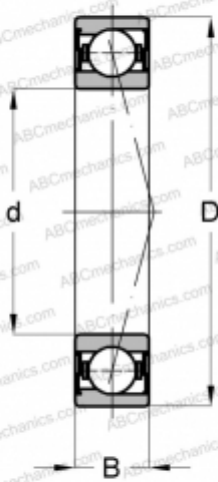

## 7004-B-2RS-TVP FAG

Angular contact ball bearings

TYPE: Ball bearings, Angular contact ball bearing, Single row, Contact angle 40°, For single use, polyamide cage, with seals

### Technical specification

#### DIMENSIONS, MM

d	20,000
D	42,000
B	12,000