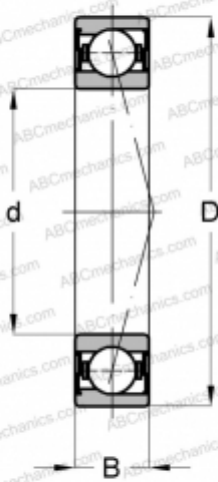

## 7204-B-2RS-TVP FAG

Angular contact ball bearings

TYPE: Ball bearings, Angular contact ball bearing, Single row, Contact angle 40°, For single use, polyamide cage, with seals

### Technical specification

#### DIMENSIONS, MM

d	20,000
D	47,000
B	14,000