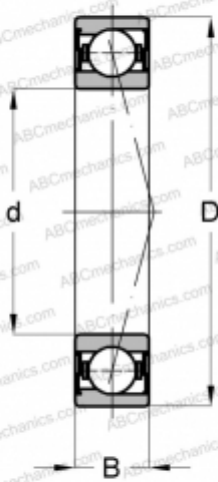

## 7304-B-2RS-TVP FAG

Angular contact ball bearings

TYPE: Ball bearings, Angular contact ball bearing, Single row, Contact angle 40°, For single use, polyamide cage, with seals

### Technical specification

#### DIMENSIONS, MM

d	20,000
D	52,000
B	15,000