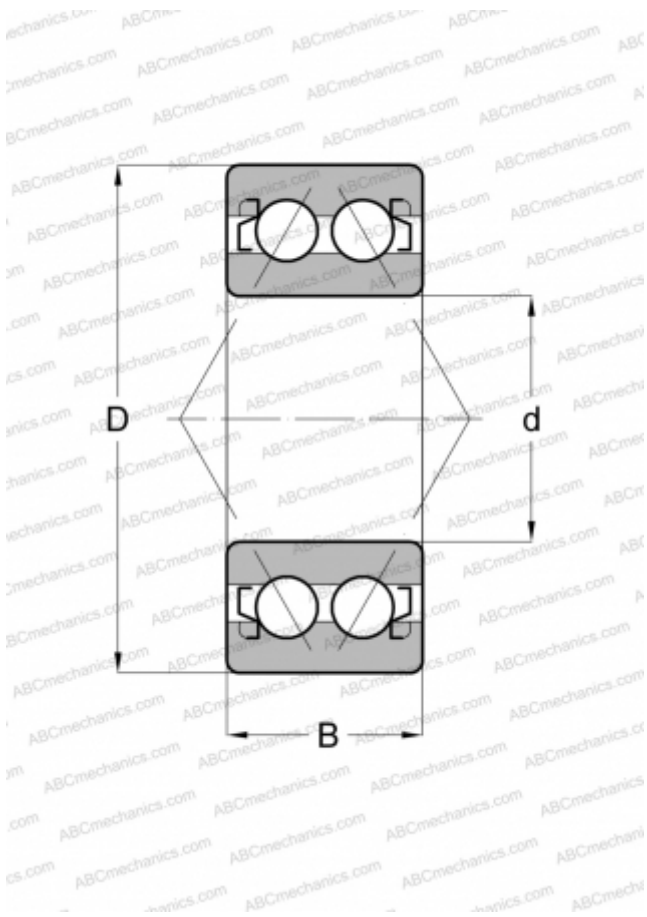

30/5-B-2Z-TVH ABC

Angular contact ball bearings

TYPE: Ball bearings, Angular contact ball bearing, Double row, Contact angle 25°, Gap seals on both side

Technical specification

DIMENSIONS, MM

d	5,000
D	14,000
B	7,000

MANUFACTURER

[ABC](#)

INTERCHANGE

FAG [30/5-B-2Z-TVH](#)