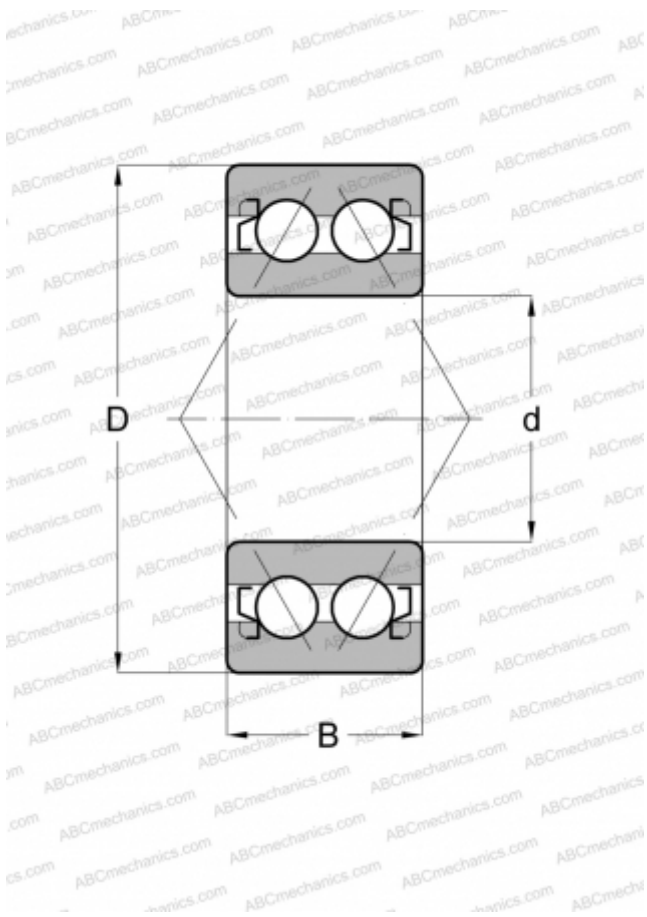

30/6-B-2Z-TVH ABC

Angular contact ball bearings

TYPE: Ball bearings, Angular contact ball bearing, Double row, Contact angle 25°, Gap seals on both side

Technical specification

DIMENSIONS, MM

d	6,000
D	17,000
B	9,000