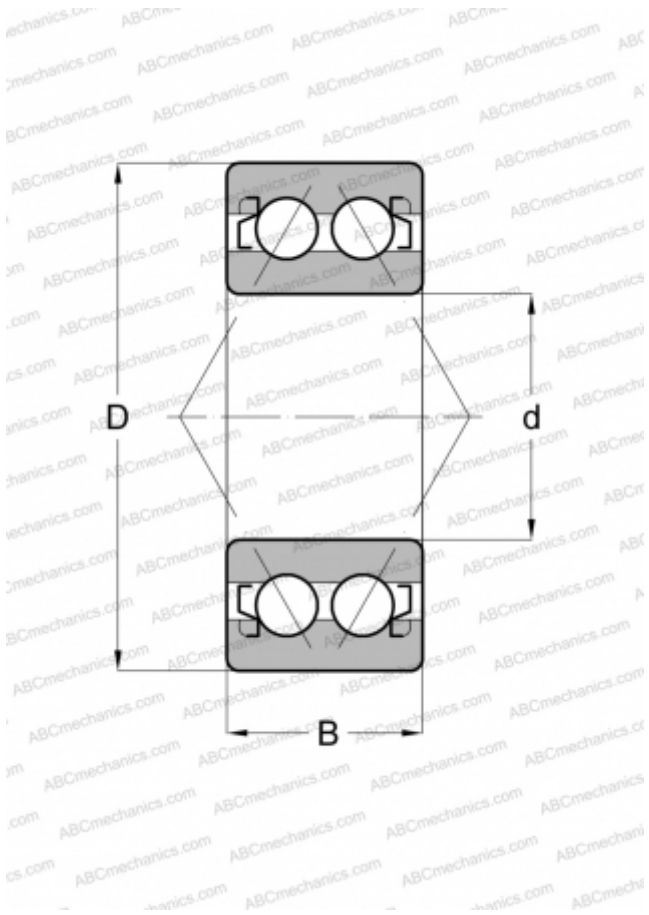

## 3800-B-2Z-TVH ABC

Angular contact ball bearings

TYPE: Ball bearings, Angular contact ball bearing, Double row, Contact angle 25°, Gap seals on both side

### Technical specification

#### DIMENSIONS, MM

d	10,000
D	19,000
B	7,000