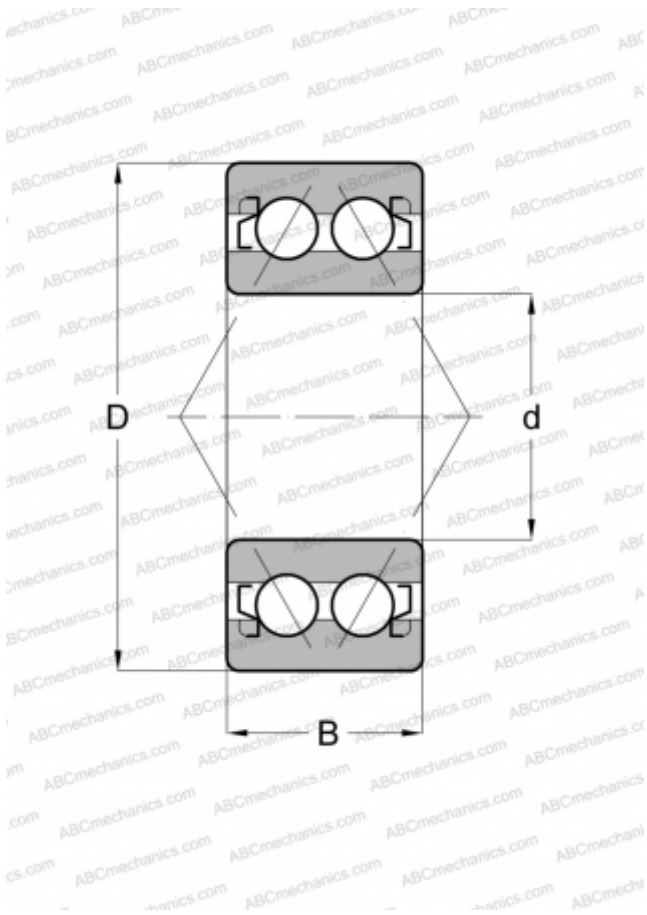

3800-B-2Z-TVH FAG

Angular contact ball bearings

TYPE: Ball bearings, Angular contact ball bearing, Double row, Contact angle 25°, Gap seals on both side

Technical specification

DIMENSIONS, MM

d	10,000
D	19,000
B	7,000