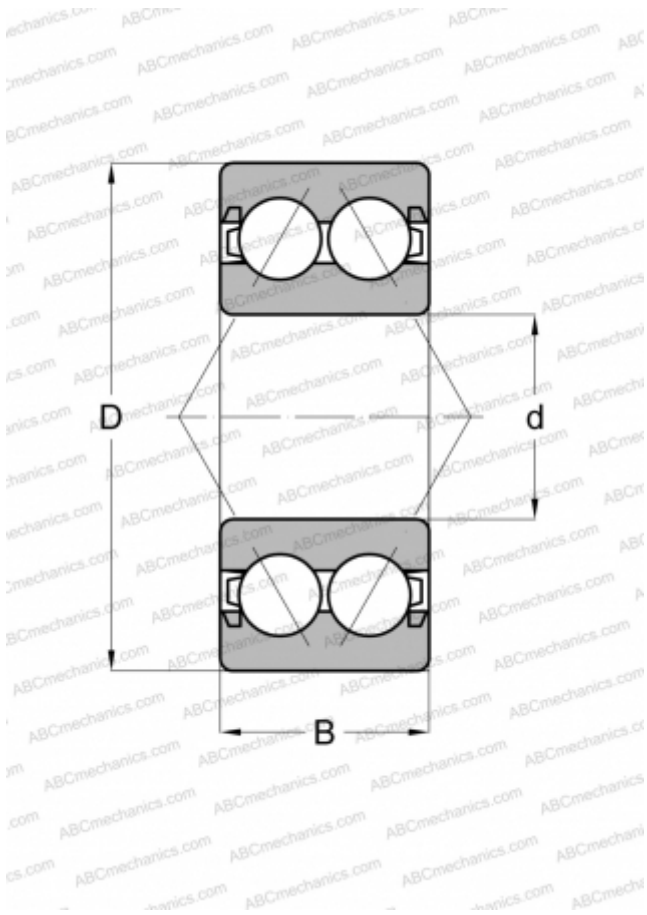

30/5-B-2RSR-TVH ABC

Angular contact ball bearings

TYPE: Ball bearings, Angular contact ball bearing, Double row, Contact angle 25°, Lip seals on both side

Technical specification

DIMENSIONS, MM

d	5,000
D	14,000
B	7,000

MANUFACTURER

[ABC](#)

INTERCHANGE

FAG [30/5-B-2RSR-TVH](#)