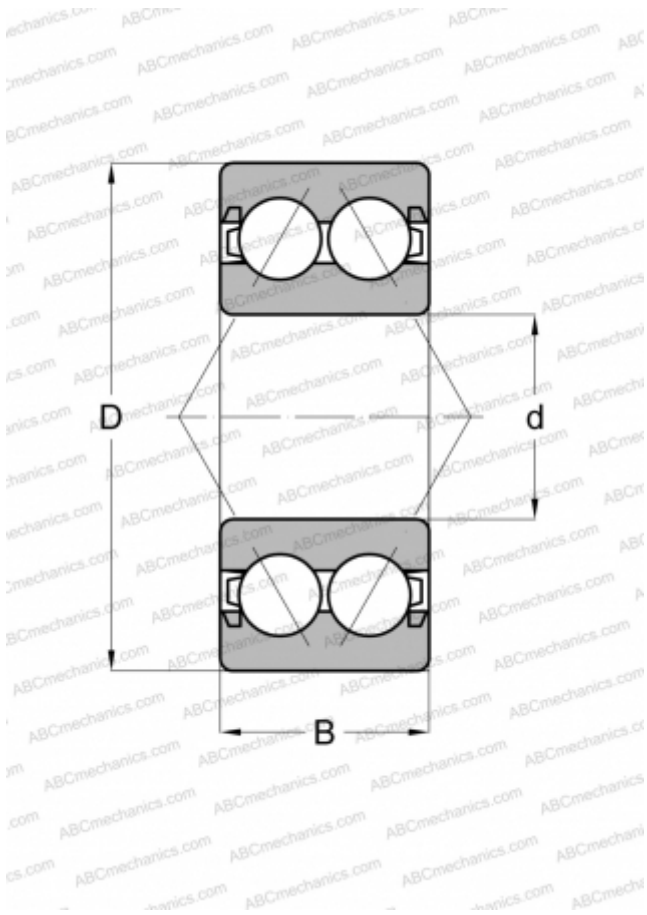

30/5-B-2RSR-TVH FAG

Angular contact ball bearings

TYPE: Ball bearings, Angular contact ball bearing, Double row, Contact angle 25°, Lip seals on both side

Technical specification

DIMENSIONS, MM

d	5,000
D	14,000
B	7,000

MANUFACTURER

[FAG](#)

INTERCHANGE

ABC	30/5-B-2RSR-TVH
-----	---------------------------------

CALCULATION DATA

Basic dynamic load rating, C	1,810 kN
Basic static load rating, Co	0,950 kN
Fatigue load limit, Pu	0,049 kN
Reference speed	15000 r/min