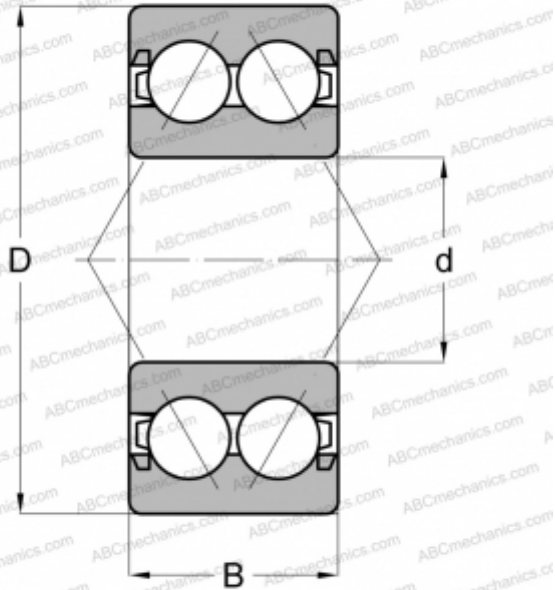

30/6-B-2RSR-TVH ABC

Angular contact ball bearings

TYPE: Ball bearings, Angular contact ball bearing, Double row, Contact angle 25°, Lip seals on both side

Technical specification

DIMENSIONS, MM

d	6,000
D	17,000
B	9,000

MANUFACTURER

[ABC](#)

INTERCHANGE

FAG [30/6-B-2RSR-TVH](#)