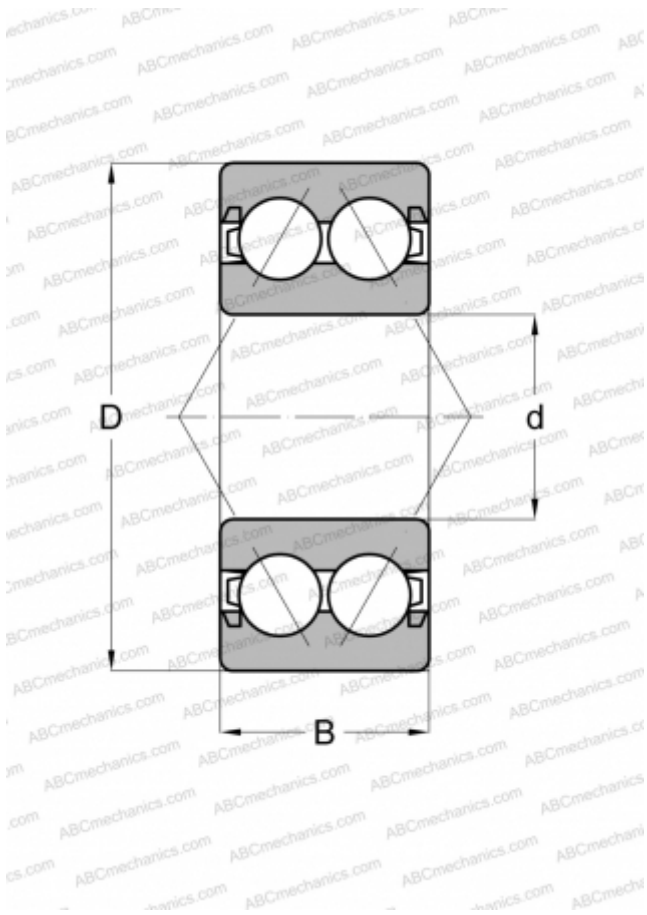

30/6-B-2RSR-TVH FAG

Angular contact ball bearings

TYPE: Ball bearings, Angular contact ball bearing, Double row, Contact angle 25°, Lip seals on both side

Technical specification

DIMENSIONS, MM

d	6,000
D	17,000
B	9,000

MANUFACTURER

[FAG](#)

INTERCHANGE

ABC	30/6-B-2RSR-TVH
-----	---------------------------------

CALCULATION DATA

Basic dynamic load rating, C	3,100 kN
Basic static load rating, Co	1,420 kN
Fatigue load limit, Pu	0,072 kN
Reference speed	15000 r/min