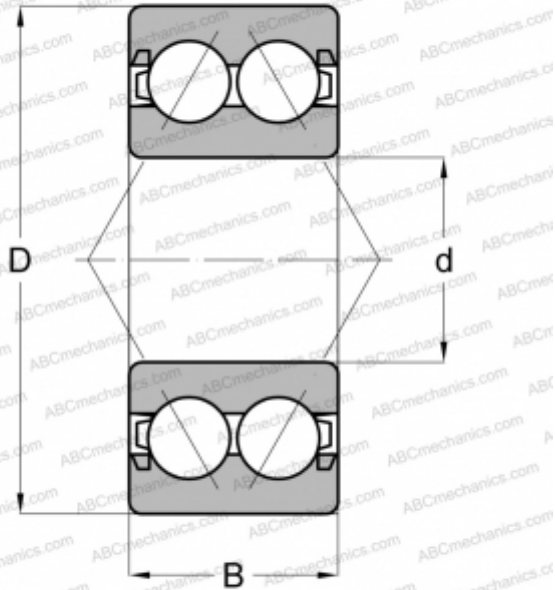

30/7-B-2RSR-TVH ABC

Angular contact ball bearings

TYPE: Ball bearings, Angular contact ball bearing, Double row, Contact angle 25°, Lip seals on both side

Technical specification

DIMENSIONS, MM

d	7,000
D	19,000
B	10,000

MANUFACTURER

[ABC](#)

INTERCHANGE

FAG [30/7-B-2RSR-TVH](#)