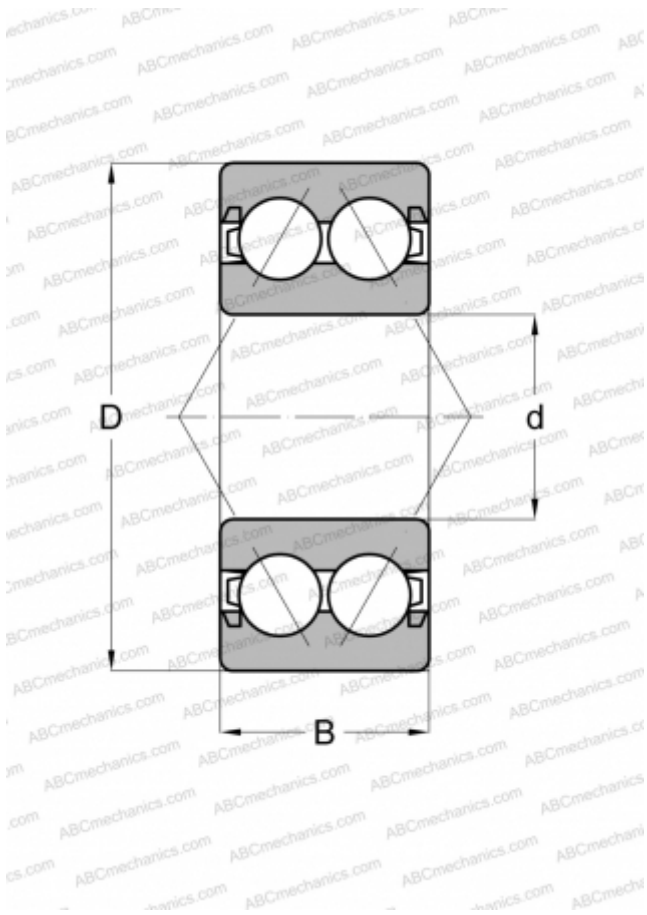

30/7-B-2RSR-TVH FAG

Angular contact ball bearings

TYPE: Ball bearings, Angular contact ball bearing, Double row, Contact angle 25°, Lip seals on both side

Technical specification

DIMENSIONS, MM

d	7,000
D	19,000
B	10,000

MANUFACTURER

[FAG](#)

INTERCHANGE

ABC	30/7-B-2RSR-TVH
-----	---------------------------------

CALCULATION DATA

Basic dynamic load rating, C	3,650 kN
Basic static load rating, Co	1,700 kN
Fatigue load limit, Pu	0,086 kN
Reference speed	15000 r/min