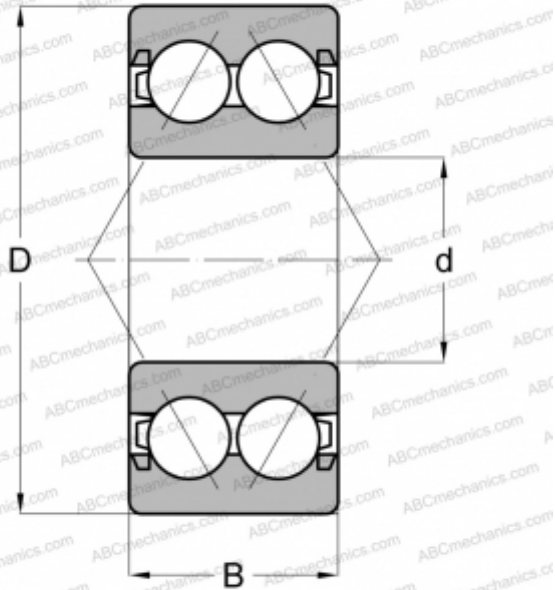

30/8-B-2RSR-TVH ABC

Angular contact ball bearings

TYPE: Ball bearings, Angular contact ball bearing, Double row, Contact angle 25°, Lip seals on both side

Technical specification

DIMENSIONS, MM

d	8,000
D	22,000
B	11,000

MANUFACTURER

[ABC](#)

INTERCHANGE

FAG [30/8-B-2RSR-TVH](#)