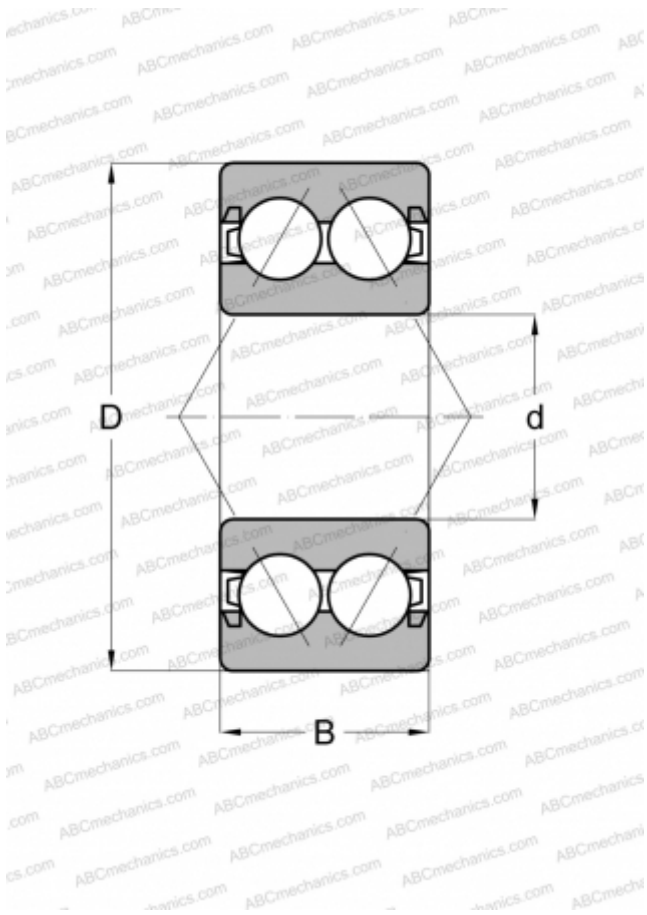

## 30/8-B-2RSR-TVH FAG

Angular contact ball bearings

TYPE: Ball bearings, Angular contact ball bearing, Double row, Contact angle 25°, Lip seals on both side

### Technical specification

#### DIMENSIONS, MM

d	8,000
D	22,000
B	11,000