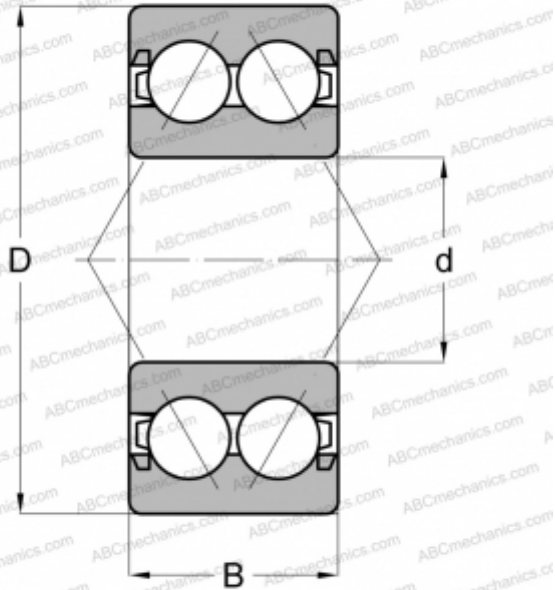

3800-B-2RSR-TVH ABC

Angular contact ball bearings

TYPE: Ball bearings, Angular contact ball bearing, Double row, Contact angle 25°, Lip seals on both side

Technical specification

DIMENSIONS, MM

d	10,000
D	19,000
B	7,000

MANUFACTURER

[ABC](#)

INTERCHANGE

FAG

[3800-B-2RSR-TVH](#)