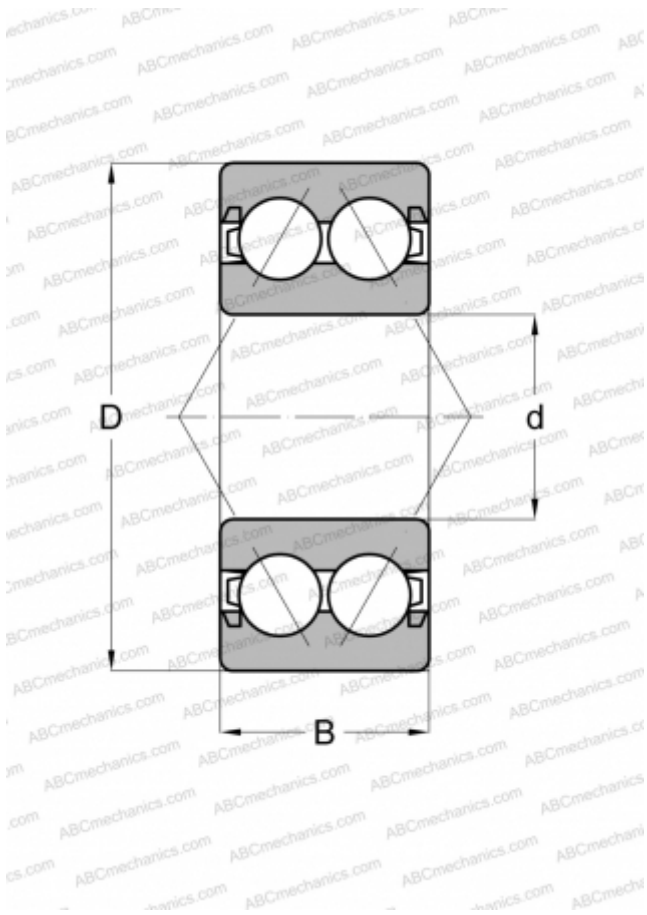

3800-B-2RSR-TVH FAG

Angular contact ball bearings

TYPE: Ball bearings, Angular contact ball bearing, Double row, Contact angle 25°, Lip seals on both side

Technical specification

DIMENSIONS, MM

d	10,000
D	19,000
B	7,000

MANUFACTURER

[FAG](#)

INTERCHANGE

ABC	3800-B-2RSR-TVH
-----	---------------------------------

CALCULATION DATA

Basic dynamic load rating, C	2,120 kN
Basic static load rating, Co	1,400 kN
Fatigue load limit, Pu	0,071 kN
Reference speed	16000 r/min