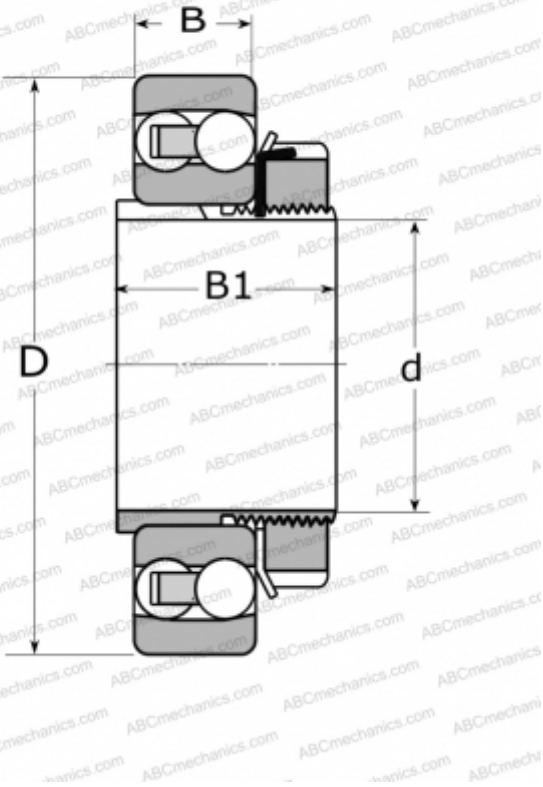

1205 K ABC

Self-aligning ball bearings

TYPE: Ball bearings, Radial ball bearings, Double row, spherical, With tapered bore, With adapter sleeve

Technical specification

DIMENSIONS, MM

d	25,000
D	52,000
B	15,000
B1	26,000

MANUFACTURER

[ABC](#)

INTERCHANGE

FAG	1205-K-TVH-C3
SKF	1205 EKTN9

ASSOCIATED PRODUCTS

H 205