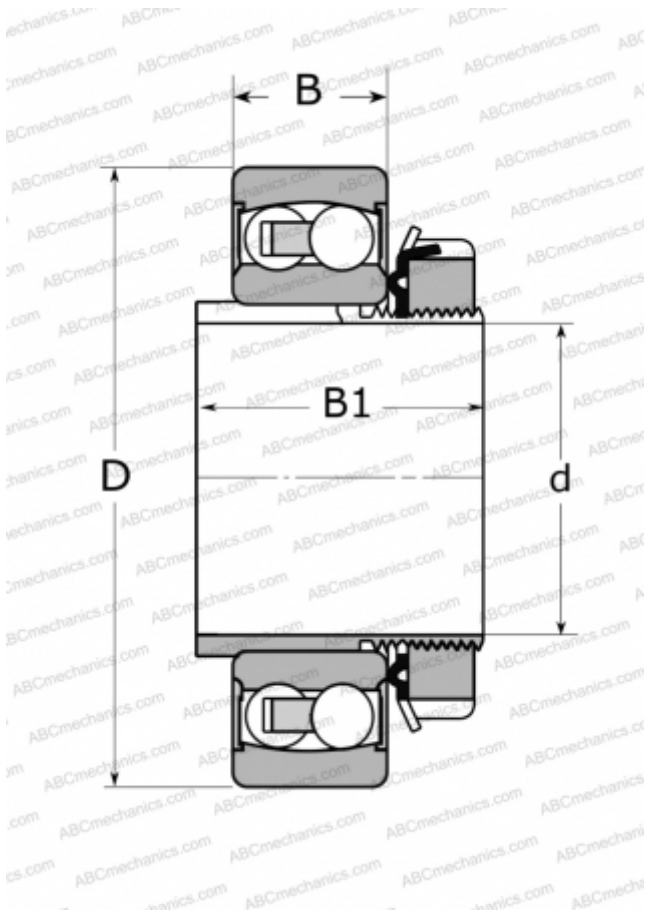

2205 K 2RS ABC

Self-aligning ball bearings

TYPE: Ball bearings, Radial ball bearings, Double row, spherical, With tapered bore, With adapter sleeve, seals 2RS

Technical specification

DIMENSIONS, MM

d	25,000
D	52,000
B	18,000
B1	29,000