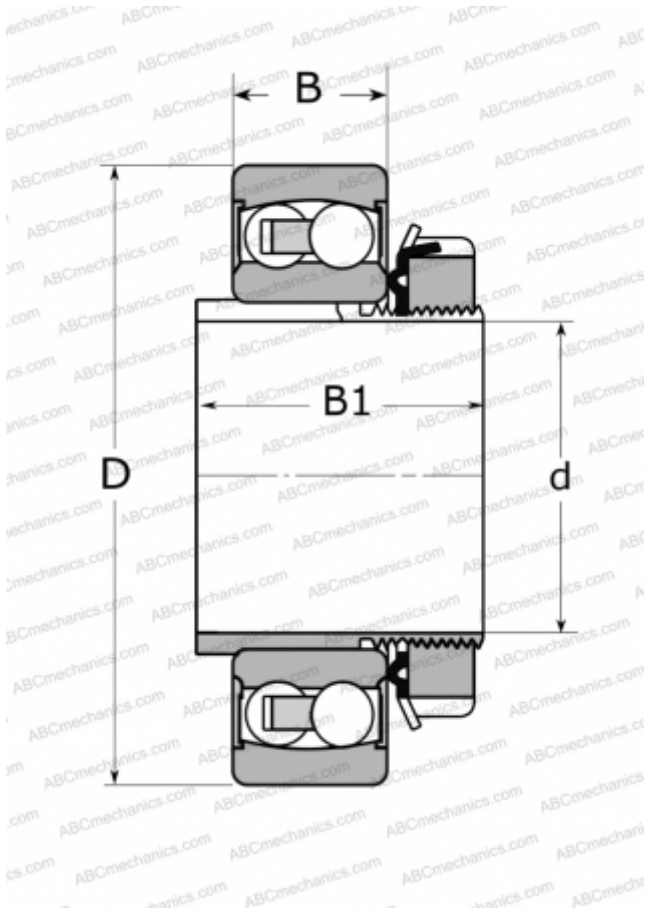

2206 K 2RS ABC

Self-aligning ball bearings

TYPE: Ball bearings, Radial ball bearings, Double row, spherical, With tapered bore, With adapter sleeve, seals 2RS

Technical specification

DIMENSIONS, MM

d	30,000
D	62,000
B	20,000
B1	31,000

MANUFACTURER

[ABC](#)

INTERCHANGE

FAG	2206-K-2RS-TVH-C3
SKF	2206 E-2RS1KTN9

ASSOCIATED PRODUCTS

H 306 C