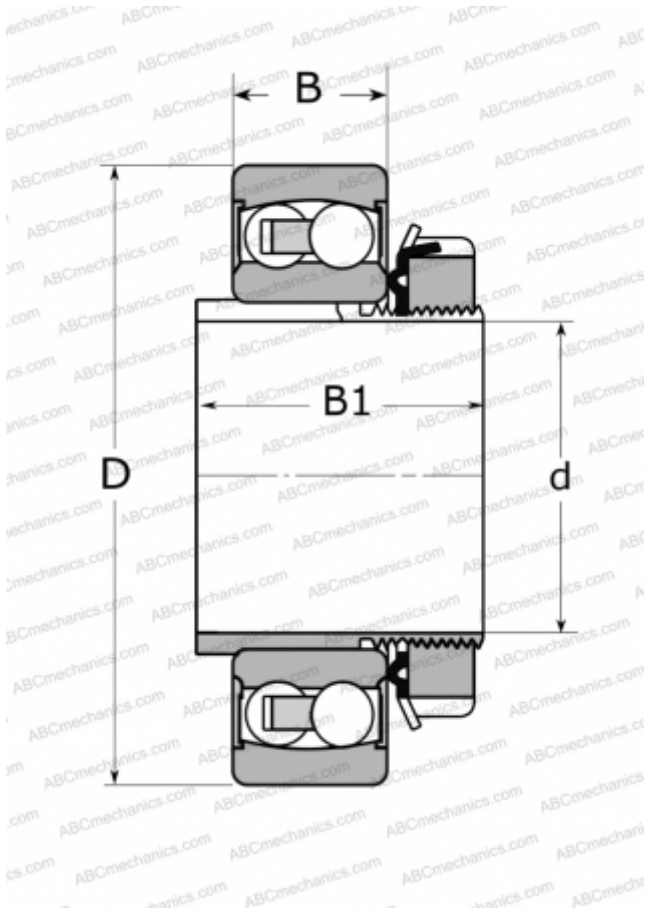

## 2207 K 2RS ABC

Self-aligning ball bearings

TYPE: Ball bearings, Radial ball bearings, Double row, spherical, With tapered bore, With adapter sleeve, seals 2RS

#### DIMENSIONS, MM

d	35,000
D	72,000
B	23,000
B1	35,000