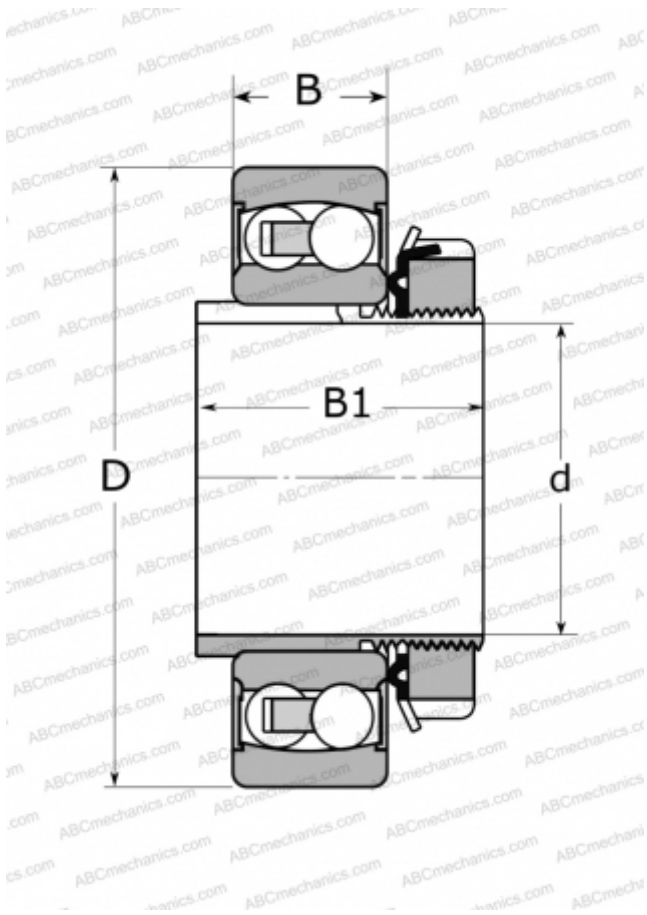

## 2208 K 2RS ABC

Self-aligning ball bearings

TYPE: Ball bearings, Radial ball bearings, Double row, spherical, With tapered bore, With adapter sleeve, seals 2RS

#### DIMENSIONS, MM

d	40,000
D	80,000
B	23,000
B1	36,000