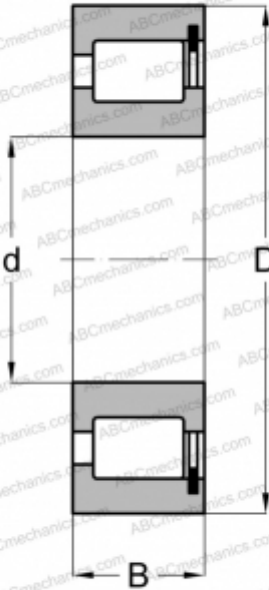

## NCF 2928 V ABC

Cylindrical roller bearings

TYPE: Roller bearings, Cylindrical roller bearings, Single row, Full complement roller set, 1 rib on outer ring, 2 ribs on inner ring

### Technical specification

#### DIMENSIONS, MM

d	140,000
D	190,000
B	30,000