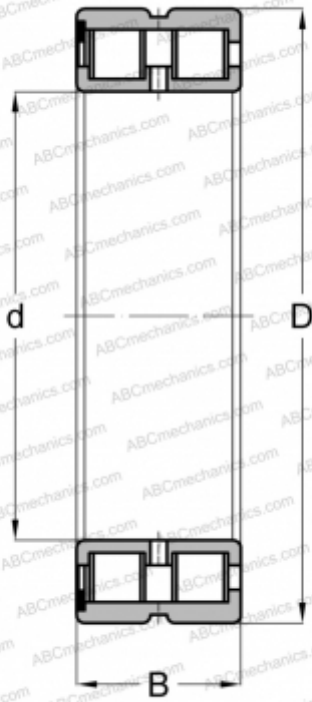

## NNCF 5004V ABC

Cylindrical roller bearings

TYPE: Roller bearings, Cylindrical roller bearings, Double row, Full complement roller set, 1 rib on outer ring, 3 ribs on inner ring

### Technical specification

#### DIMENSIONS, MM

d	20,000
D	42,000
B	30,000