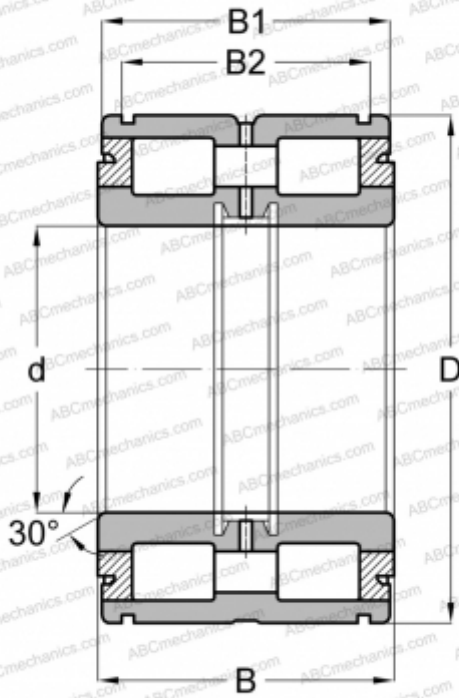

## NNF 5005 ADA 2LSV ABC

Cylindrical roller bearings

TYPE: Roller bearings, Cylindrical roller bearings, Double row, Full complement roller set, Locating bearing, central rib on outer ring, 3 ribs on inner ring, seals on both sides

### Technical specification

#### DIMENSIONS, MM

d	25,000
D	47,000
B	30,000
B1	29,000
B2	24,700