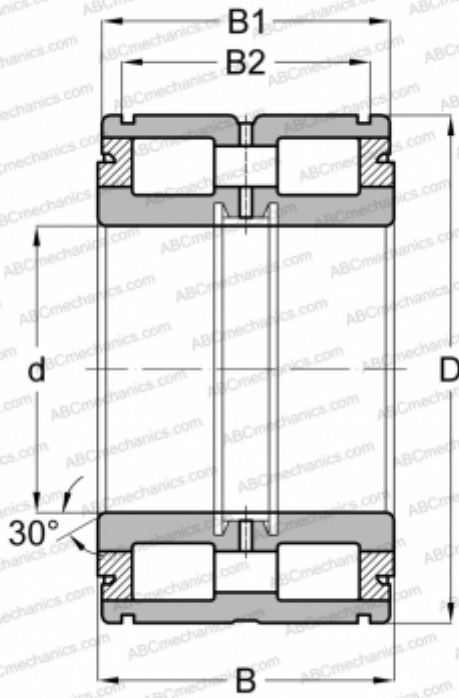

NNF 5005 ADA-2LSV SKF

Cylindrical roller bearings

TYPE: Roller bearings, Cylindrical roller bearings, Double row, Full complement roller set, Locating bearing, central rib on outer ring, 3 ribs on inner ring, seals on both sides

Technical specification

DIMENSIONS, MM

d	25,000
D	47,000
B	30,000
B1	29,000
B2	24,700

MANUFACTURER

[SKF](#)

INTERCHANGE

ABC	NNF 5005 ADA 2LSV
INA	SL045005-PP
FAG	NNF 5005 ADA 2LSV

ASSOCIATED PRODUCTS