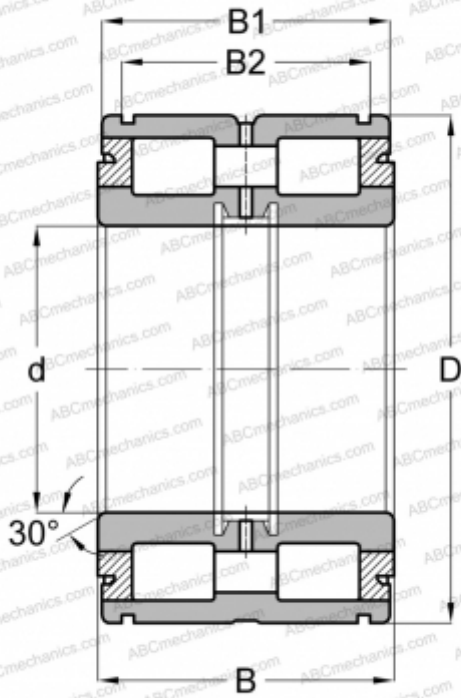

## NNF 5006 ADA 2LSV ABC

Cylindrical roller bearings

TYPE: Roller bearings, Cylindrical roller bearings, Double row, Full complement roller set, Locating bearing, central rib on outer ring, 3 ribs on inner ring, seals on both sides

### Technical specification

#### DIMENSIONS, MM

d	30,000
D	55,000
B	34,000
B1	33,000
B2	28,200