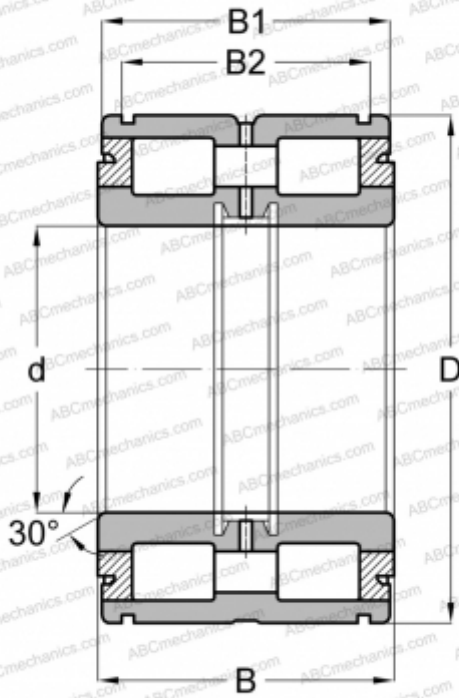

## NNF 5006 ADA-2LSV SKF

Cylindrical roller bearings

TYPE: Roller bearings, Cylindrical roller bearings, Double row, Full complement roller set, Locating bearing, central rib on outer ring, 3 ribs on inner ring, seals on both sides

### Technical specification

#### DIMENSIONS, MM

d	30,000
D	55,000
B	34,000
B1	33,000
B2	28,200