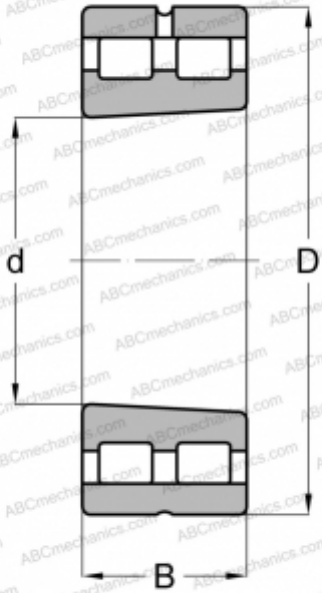

## NN3007 K W33 ABC

Cylindrical roller bearings

TYPE: Roller bearings, Cylindrical roller bearings, Double row, Non-locating bearing, with tapered bore, taper 1:12, separable, with cage

### Technical specification

#### DIMENSIONS, MM

|   |        |
|---|--------|
| d | 35,000 |
| D | 62,000 |
| B | 20,000 |