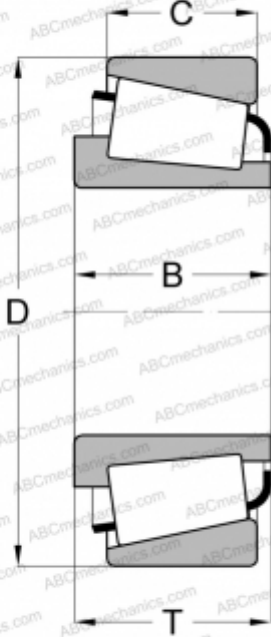

## A4049/A4138 TIMKEN

Tapered roller bearings

TYPE: Roller bearings, Tapered, Single row, Inch size

### Technical specification

#### DIMENSIONS, MM

d	12,680
D	34,988
B	10,988
T	10,998
C	8,730