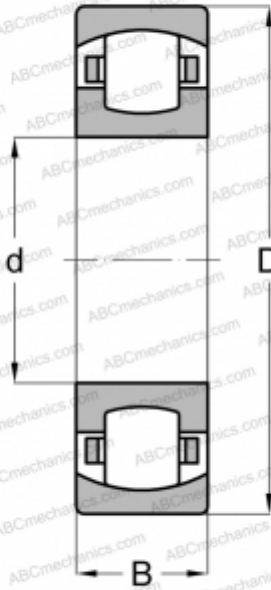

## 20204-TVP FAG

Barrel roller bearing

TYPE: Roller bearings, Spherical, Single row, Radial

### Technical specification

#### DIMENSIONS, MM

d	20,000
D	47,000
B	14,000