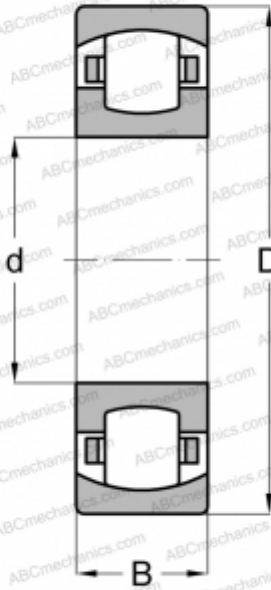

## 20305-TVP FAG

Barrel roller bearing

TYPE: Roller bearings, Spherical, Single row, Radial

### Technical specification

#### DIMENSIONS, MM

|   |        |
|---|--------|
| d | 25,000 |
| D | 62,000 |
| B | 17,000 |