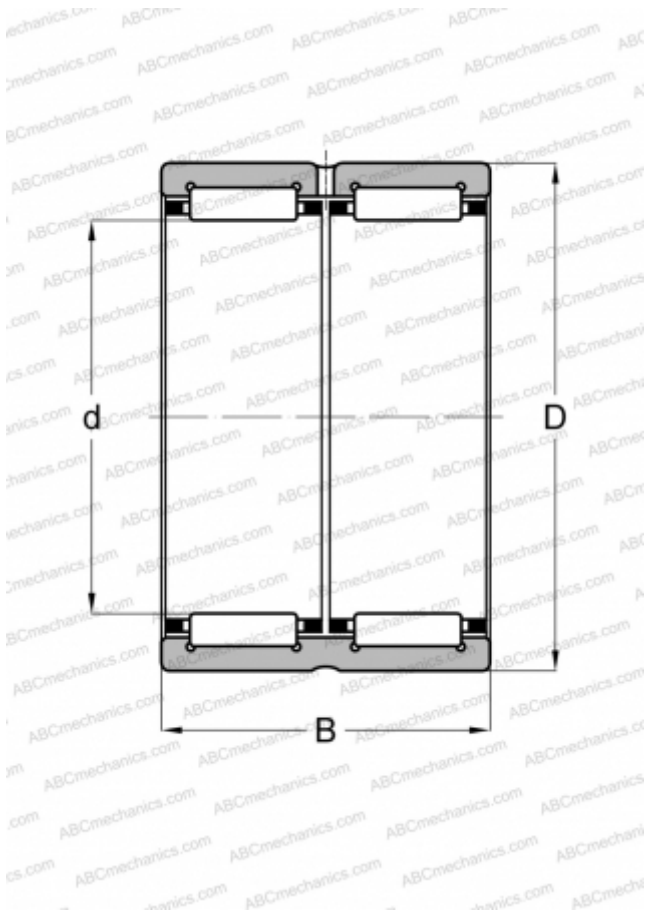

RNA6907-ZW INA

Needle roller bearings

TYPE: Roller bearings, Needle, Double row, With machined rings with flanges, without an inner ring, Metric

Technical specification

DIMENSIONS, MM

d	42,000
D	55,000
B	36,000