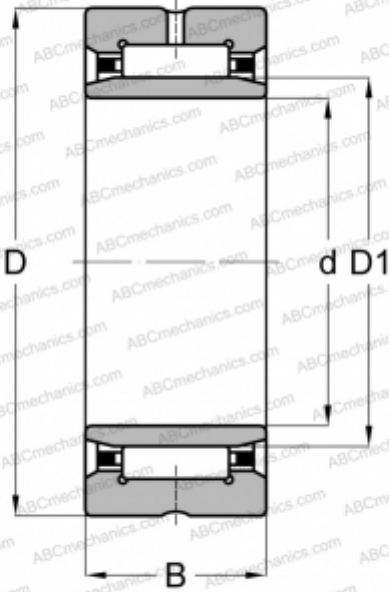

## NKI5/16-TV INA

Needle roller bearings

TYPE: Roller bearings, Needle, Single row, With machined rings with flanges, with an inner ring, Metric

### Technical specification

#### DIMENSIONS, MM

d	5,000
D	15,000
D1	8,000
B	16,000